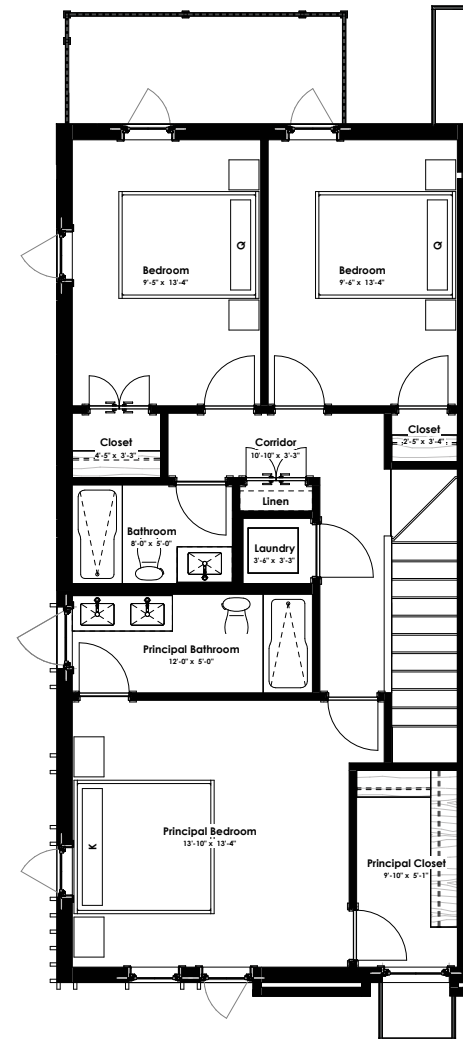

# Cortland - 1612 SQ.FT.

MAIN FLOOR  
813 SQ.FT.

UPPER FLOOR  
798 SQ.FT.