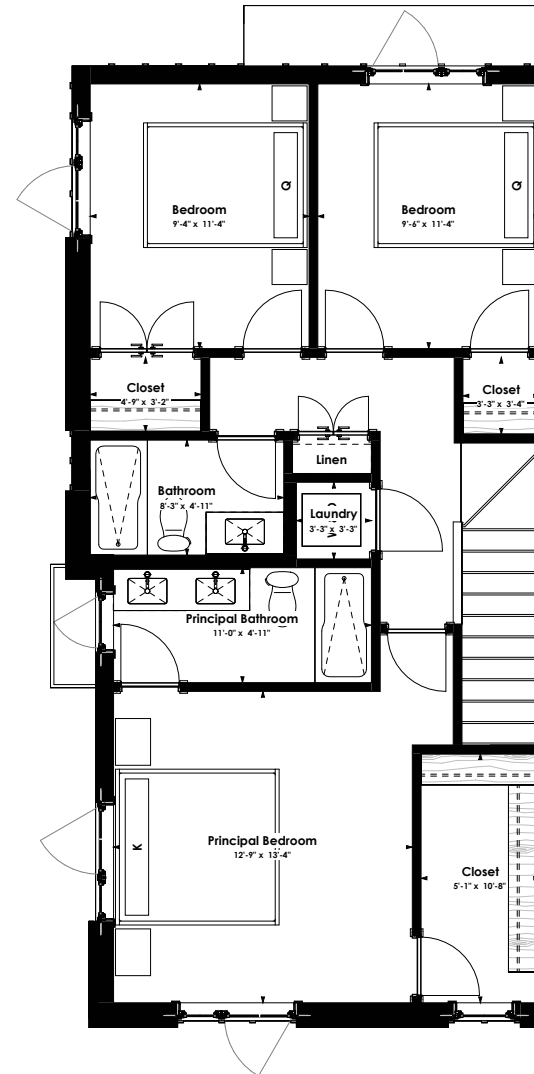

Empire - 1602 SQ.FT.

Main Floor
813 SQ.FT.

Upper Floor
798 SQ.FT.