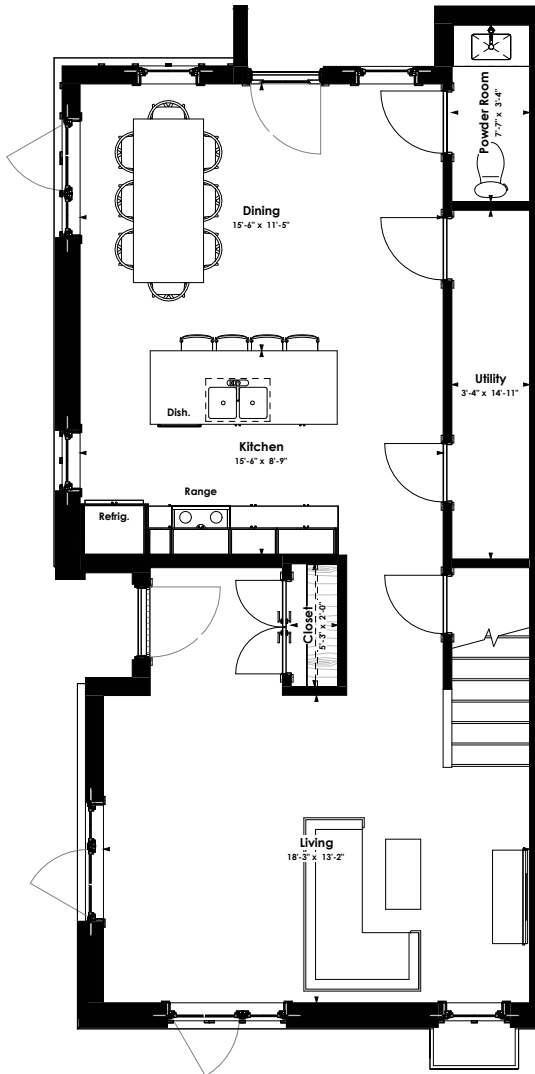

Empire - 1602 SQ.FT.

Main Floor
813 SQ.FT.

Upper Floor
798 SQ.FT.