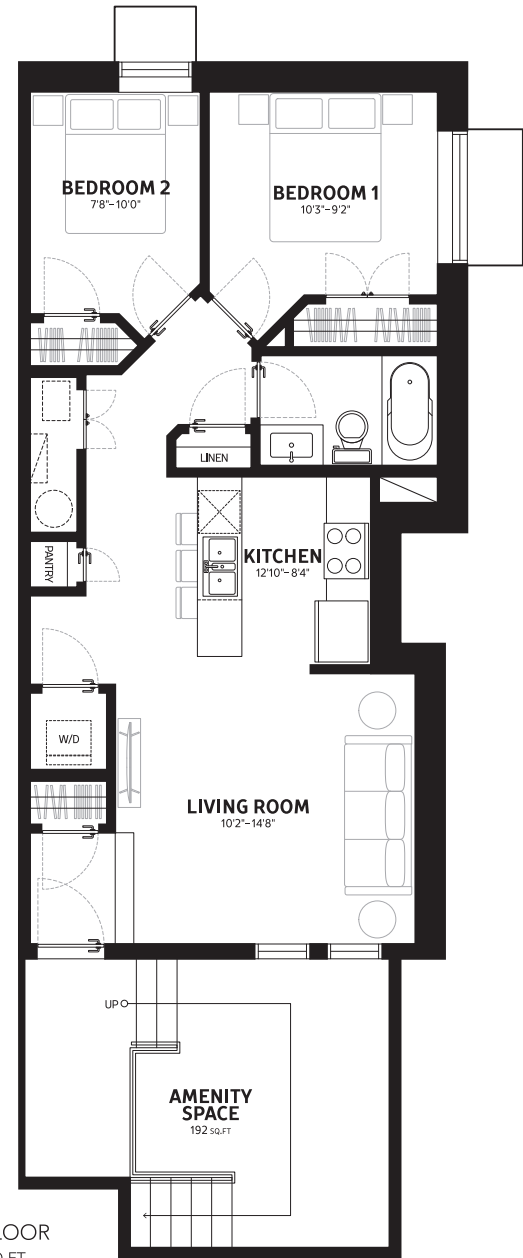

# Monroe - 682 / 667 SQ.FT.

MAIN FLOOR  
682 SQ.FT.  
BUILDING 1, 5, 6, 7, 8 & 9

MAIN FLOOR  
667 SQ.FT.  
BUILDING 2, 3 & 4