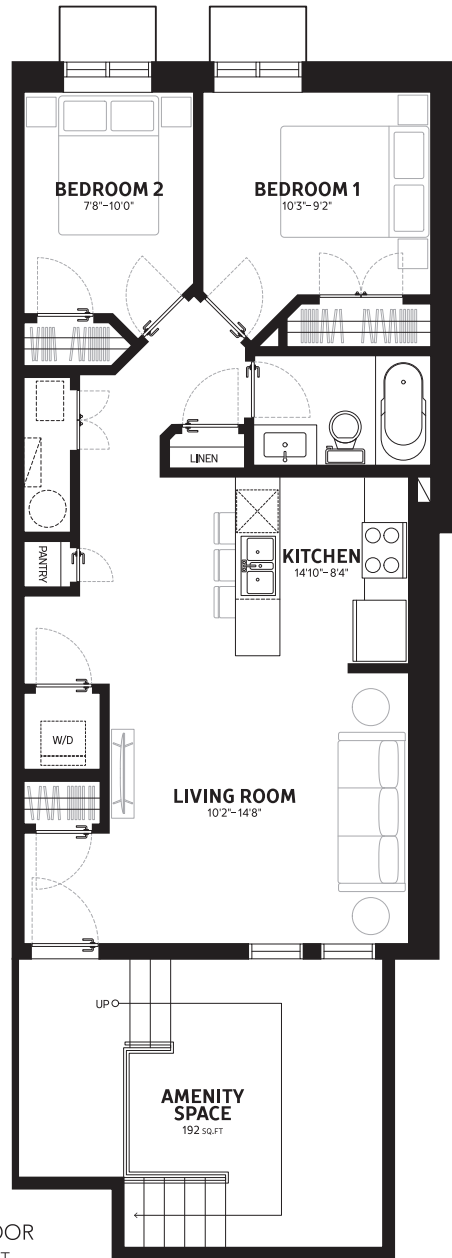

# Monroe - 682 / 667 SQ.FT.

MAIN FLOOR  
682 SQ.FT.  
BUILDING 1, 5, 6, 7, 8 & 9

MAIN FLOOR  
667 SQ.FT.  
BUILDING 2, 3 & 4