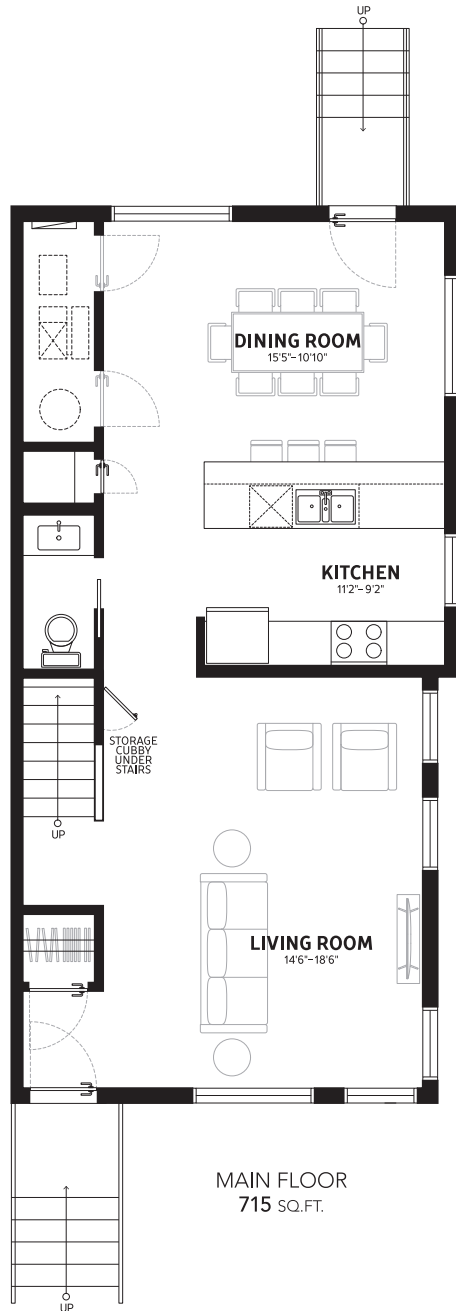

Empire II - 1430 SQ.FT.

MAIN FLOOR
715 SQ.FT.

UPPER FLOOR
715 SQ.FT.