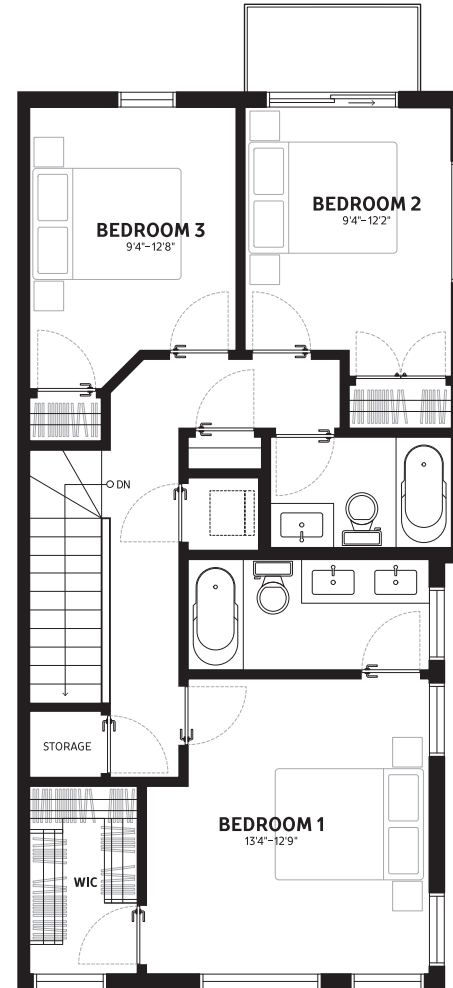

Empire II - 1430 SQ.FT.

MAIN FLOOR
715 SQ.FT.

UPPER FLOOR
715 SQ.FT.