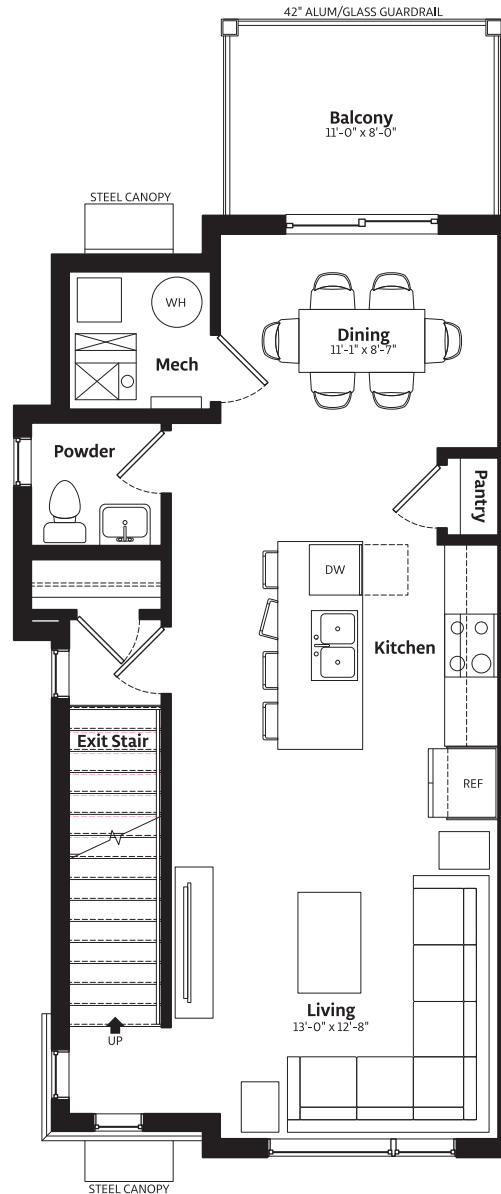

Alpha I

3 Bedroom 2 Level

END UNIT - LEFT
BUILDING B, C, D & G

1260 SQ.FT

Main Level
633 SQ.FT

Upper Level
627 SQ.FT