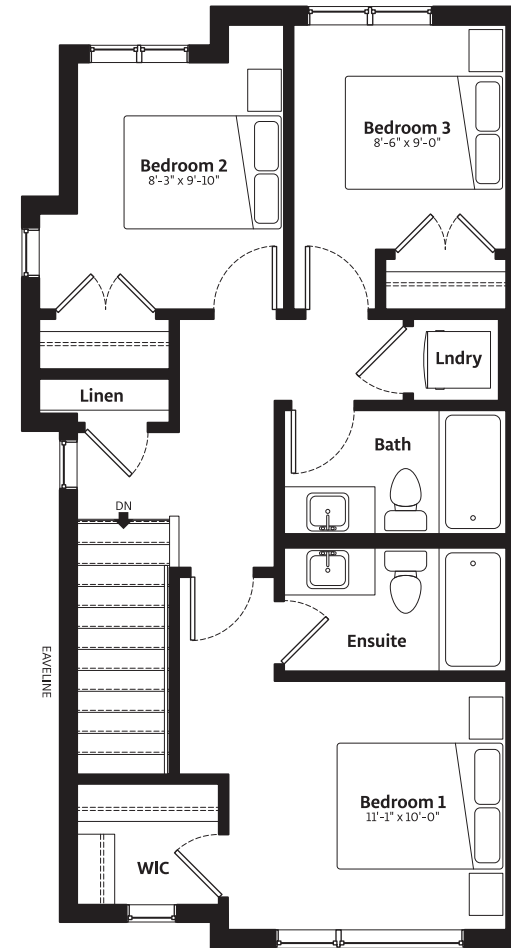

Alpha I

3 Bedroom 2 Level

END UNIT - LEFT
BUILDING B, C, D & G

1260 SQ.FT

Main Level
633 SQ.FT

Upper Level
627 SQ.FT