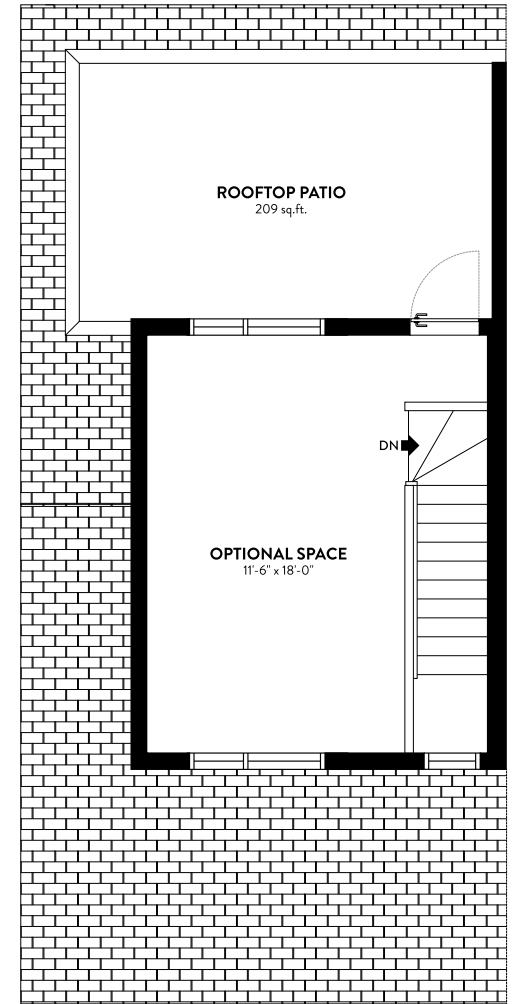

EMPIRE | 1776 SQ.FT.

WITH REAR ROOFTOP PATIO
AND OPTIONAL THIRD
LEVEL DEVELOPMENT

MAIN FLOOR
728 SQ.FT.

UPPER FLOOR
797 SQ.FT.

ROOFTOP
251 SQ.FT.