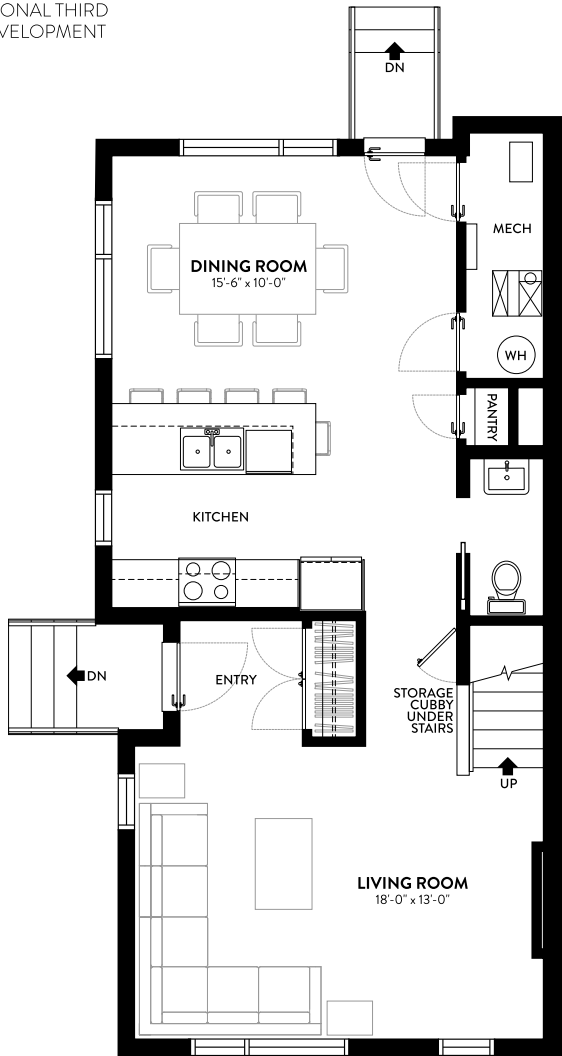

EMPIRE | 1776 SQ.FT.

WITH REAR ROOFTOP PATIO
AND OPTIONAL THIRD
LEVEL DEVELOPMENT

MAIN FLOOR
728 SQ.FT.

UPPER FLOOR
797 SQ.FT.

ROOFTOP
251 SQ.FT.