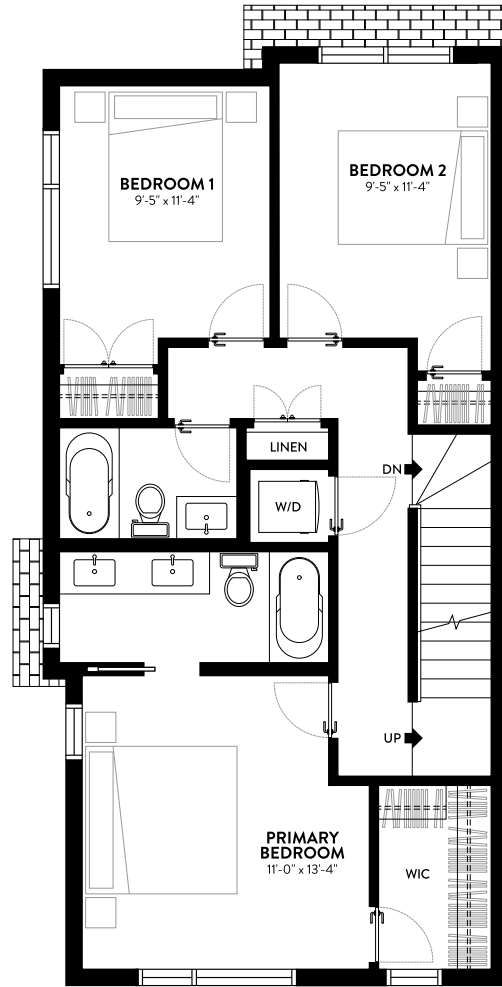

EMPIRE | 1776 SQ.FT.

WITH REAR ROOFTOP PATIO
AND OPTIONAL THIRD
LEVEL DEVELOPMENT

MAIN FLOOR
728 SQ.FT.

UPPER FLOOR
797 SQ.FT.

ROOFTOP
251 SQ.FT.