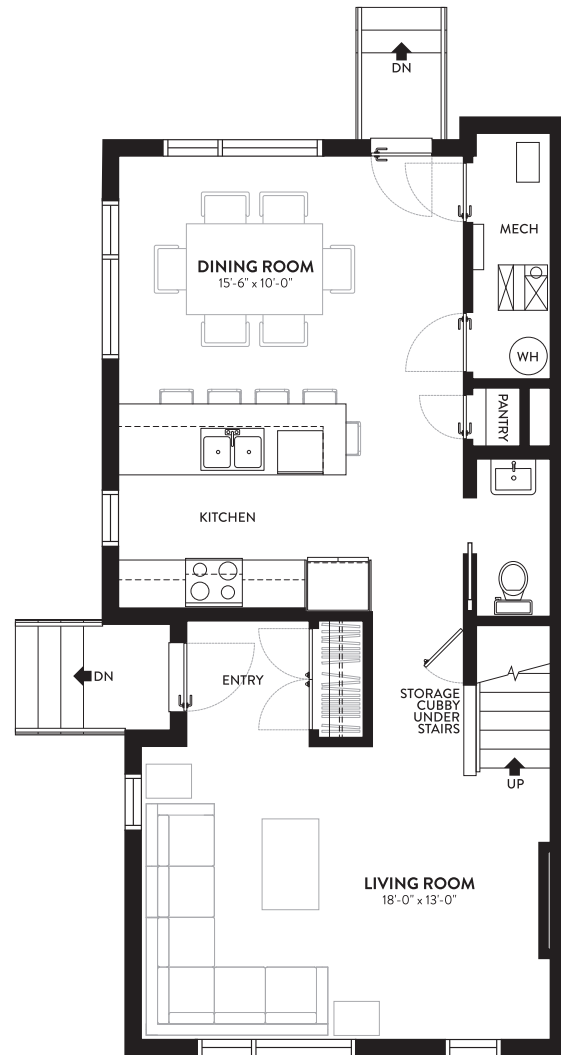

EMPIRE | 1528 SQ.FT.

MAIN FLOOR
728 SQ.FT.

UPPER FLOOR
753 SQ.FT.