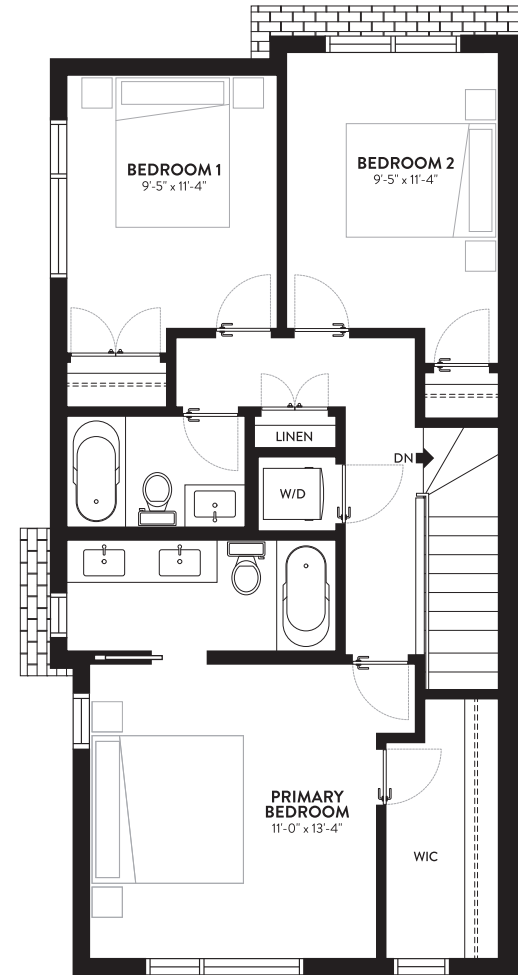

EMPIRE | 1528 SQ.FT.

MAIN FLOOR
728 SQ.FT.

UPPER FLOOR
753 SQ.FT.