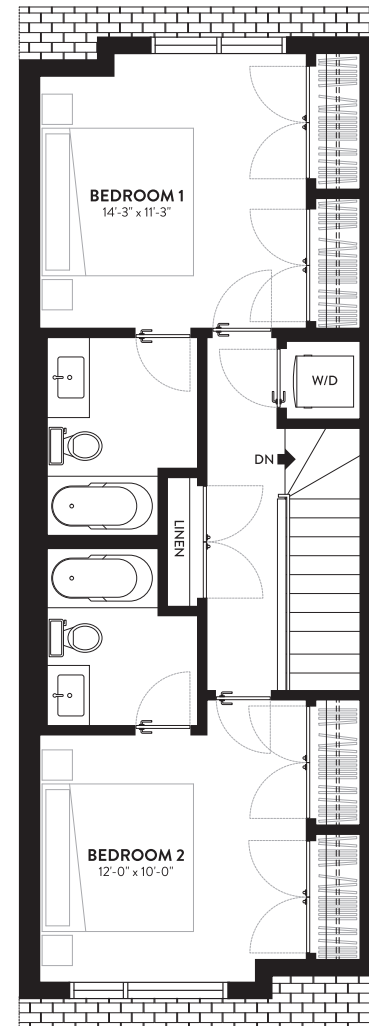

AMBROSIA | 1187 SQ.FT.

MAIN FLOOR
563 SQ.FT.

UPPER FLOOR
583 SQ.FT.