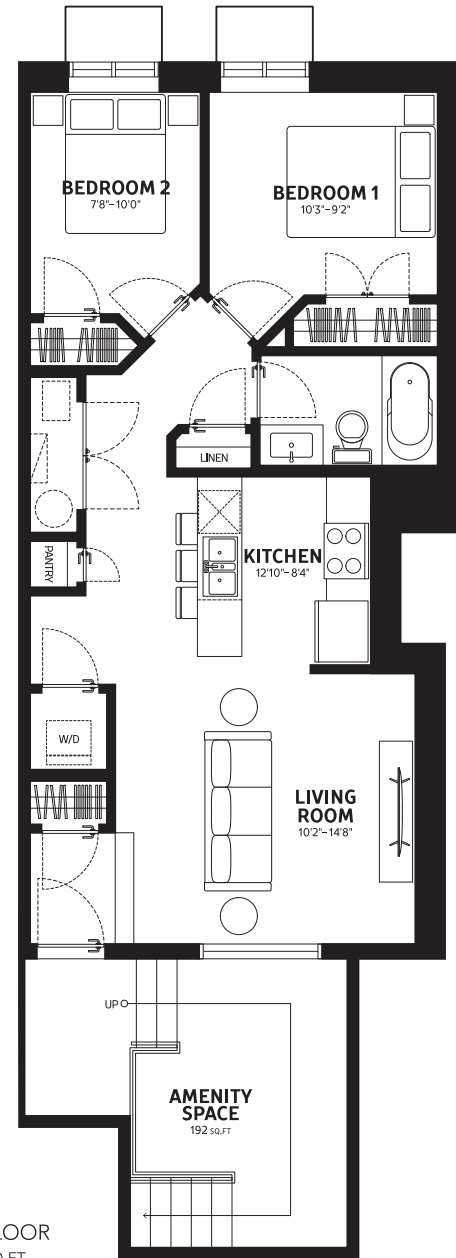

Monroe - 682 / 667 SQ.FT.

MAIN FLOOR
682 SQ.FT.
BUILDING 1, 5, 6, 7, 8 & 9

MAIN FLOOR
667 SQ.FT.
BUILDING 2, 3 & 4