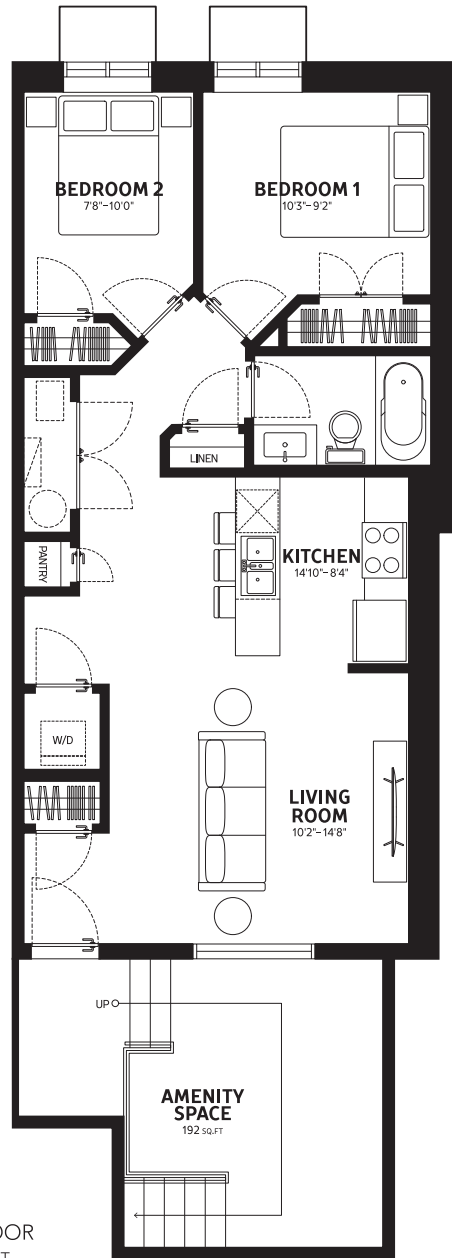

Monroe - 682 / 667 SQ.FT.

MAIN FLOOR
682 SQ.FT.
BUILDING 1, 5, 6, 7, 8 & 9

MAIN FLOOR
667 SQ.FT.
BUILDING 2, 3 & 4