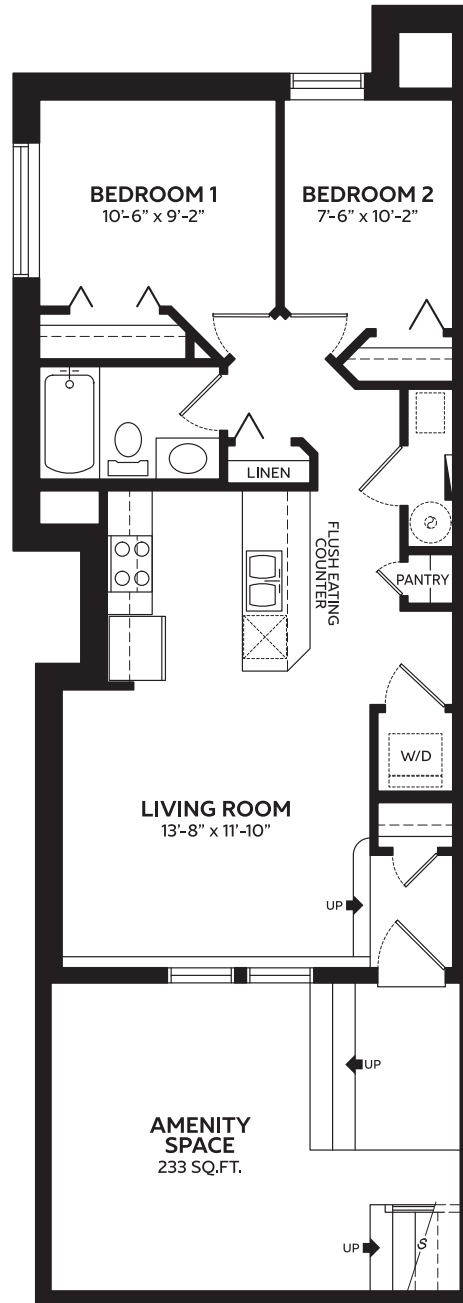

MONROE 666 SQ.FT.

MAIN FLOOR  
666 SQ.FT.

*All floorplans and renderings are an artists' concept and subject to change without notice or obligation. Dimensions are approximate. For final exterior elevation, floorplan layout and square footage, please refer to construction drawing. See sales representative for more information.*