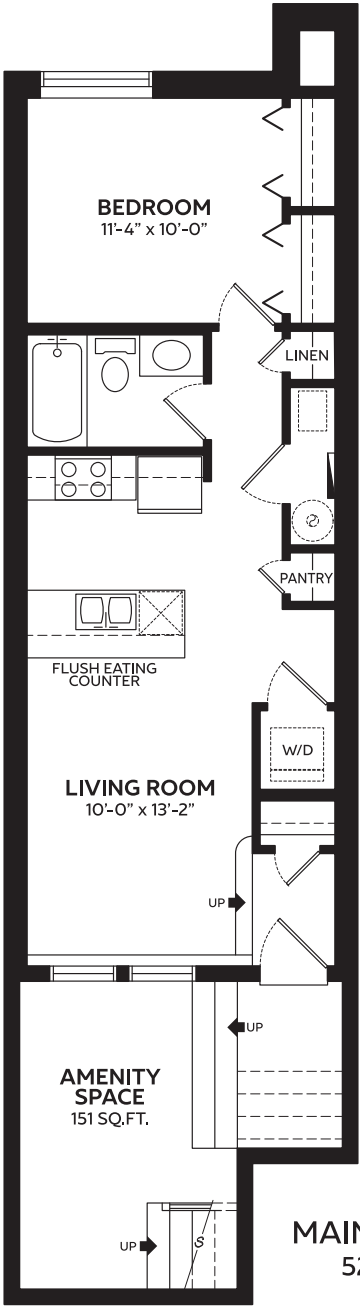

MAIN FLOOR
522 SQ.FT.