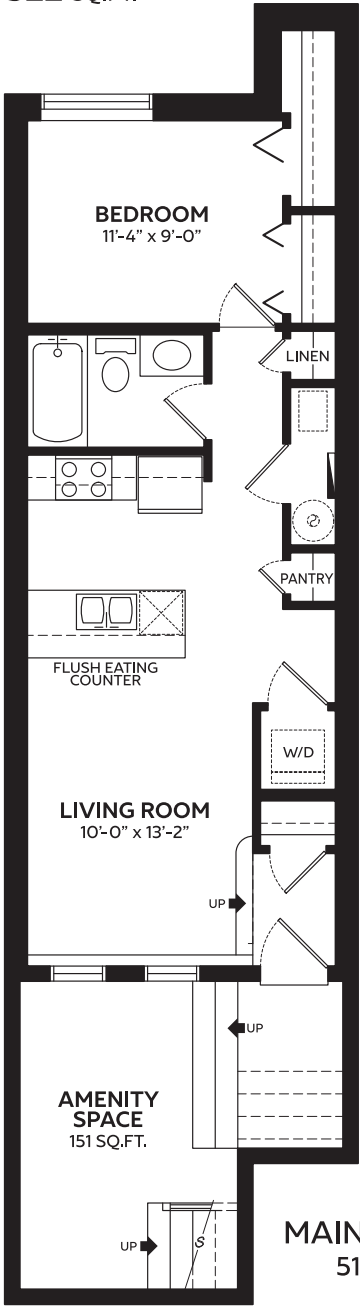

BRAEBURN 517~522 SQ.FT.

MAIN FLOOR
517 SQ.FT.