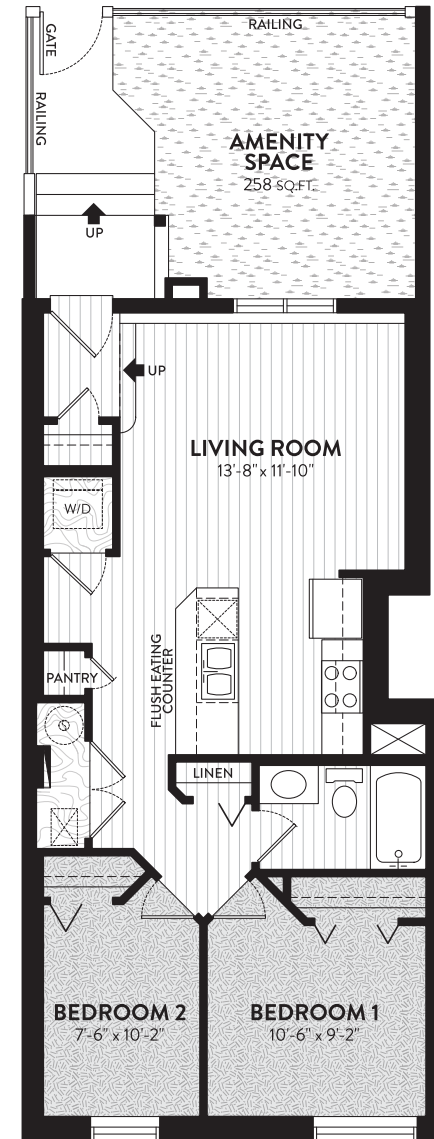

MONROE | 665 SQ.FT.

AMENITY SPACE IN FRONT | AMENITY SPACE IN BACK

-  Luxury Vinyl Plank
-  Carpet
-  Concrete
-  Two-Part Epoxy
-  Grass

MAIN FLOOR
665 SQ.FT.

MAIN FLOOR
665 SQ.FT.