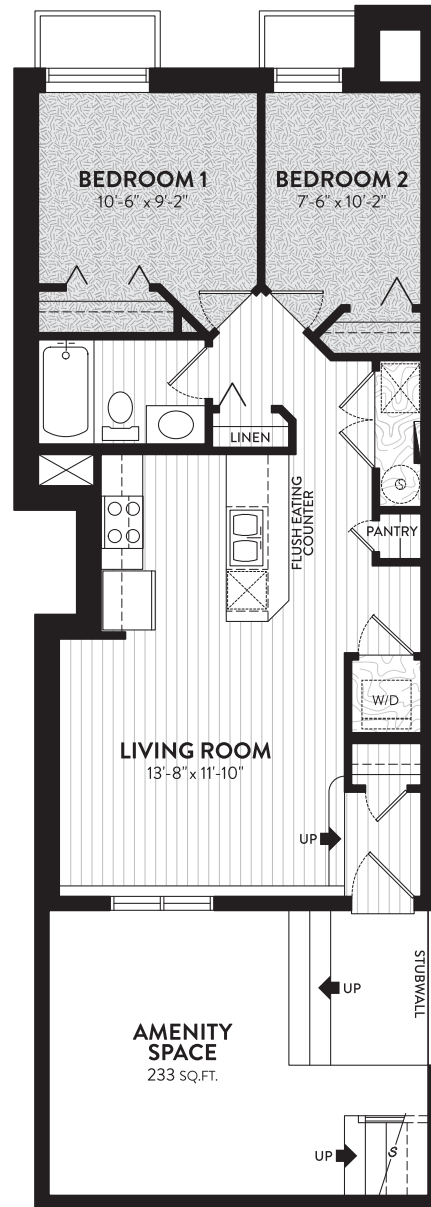

MONROE | 665 SQ.FT.

AMENITY SPACE IN FRONT | AMENITY SPACE IN BACK

-  Luxury Vinyl Plank
-  Carpet
-  Concrete
-  Two-Part Epoxy
-  Grass

MAIN FLOOR
665 SQ.FT.

MAIN FLOOR
665 SQ.FT.