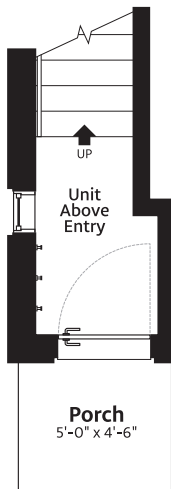

# Solaris

3 Bedroom 2 Level

1232-1239 SQ.FT

Ground Level  
40-47 SQ.FT

Main Level  
532-538 SQ.FT

Upper Level  
603-606 SQ.FT