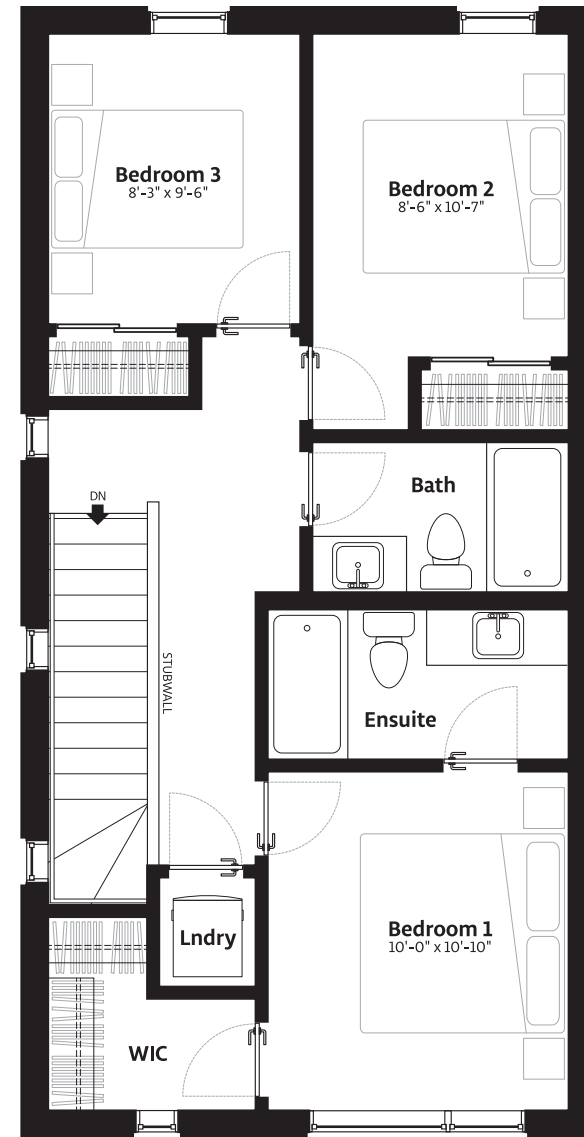

# Solaris

3 Bedroom 2 Level

1232-1239 SQ.FT

Ground Level  
40-47 SQ.FT

Main Level  
532-538 SQ.FT

Upper Level  
603-606 SQ.FT