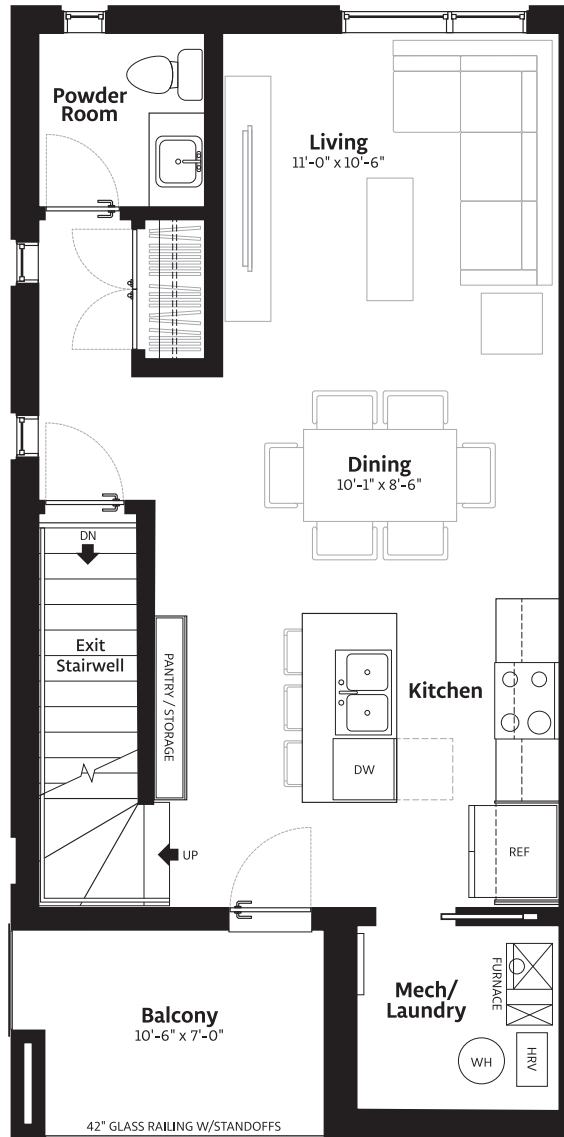

# Solaris

3 Bedroom 2 Level

1232-1239 SQ.FT

Ground Level  
40-47 SQ.FT

Main Level  
532-538 SQ.FT

Upper Level  
603-606 SQ.FT